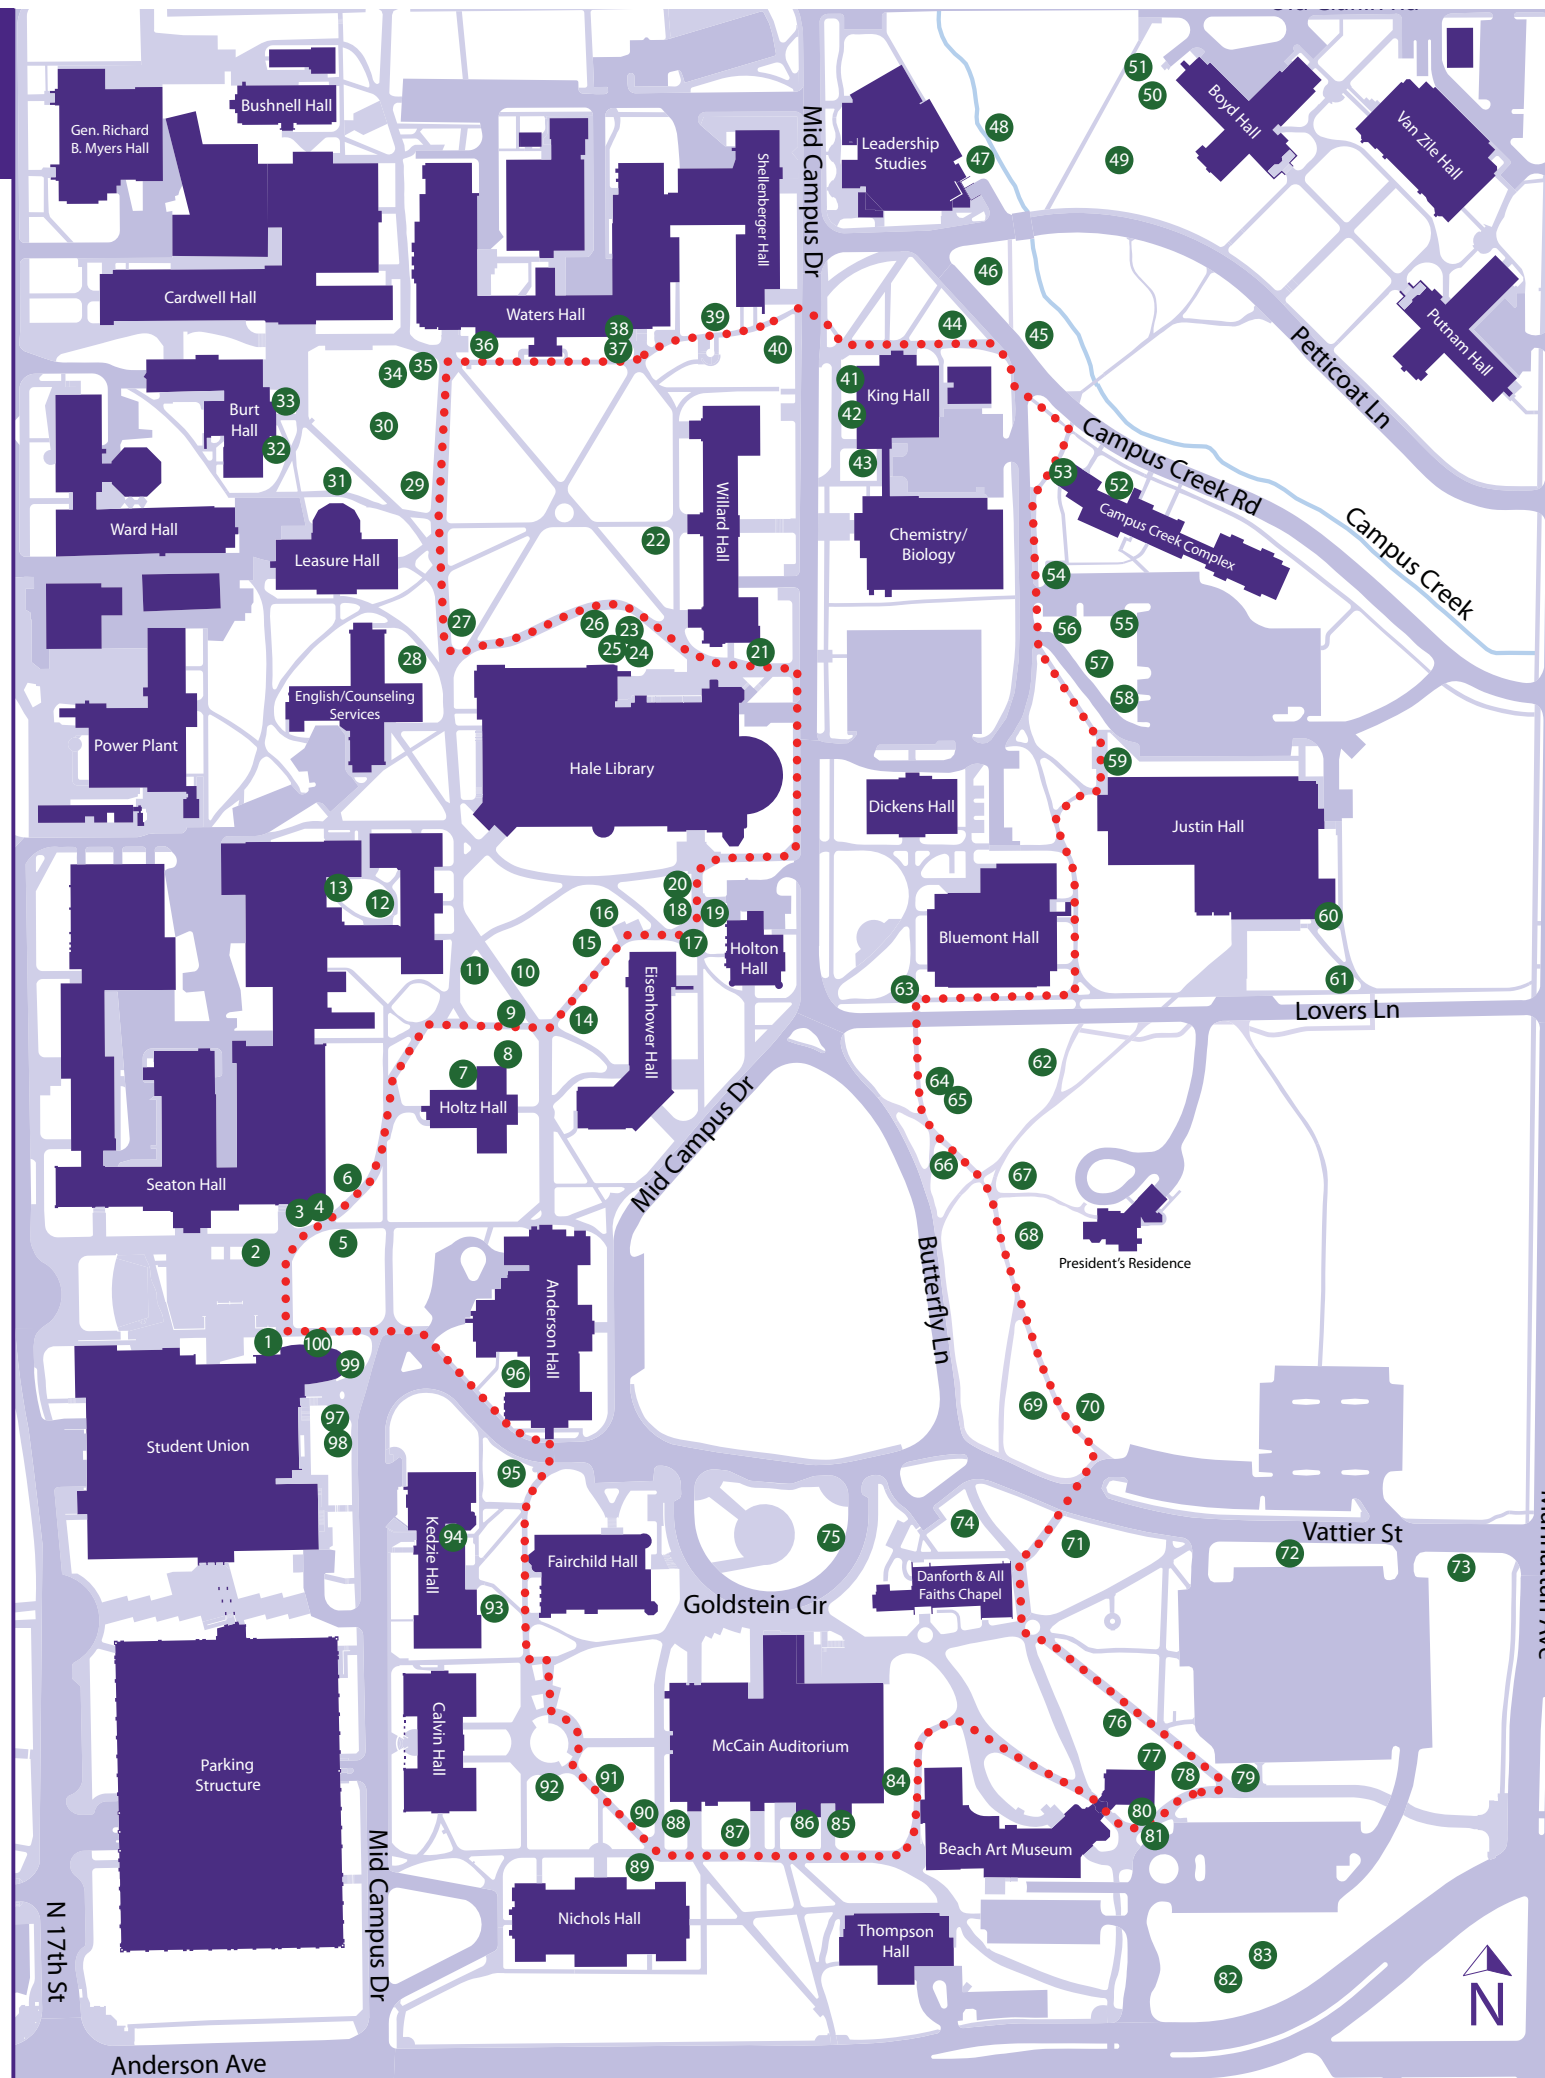

Map

- Tree Walk Route ●●●●●
- Campus Paths ———
- Streets ———
- Trees 40

34 Norway Spruce
Picea abies

70 Eastern Cottonwood
Populus deltoides

98 Kentucky Coffee
Gymnocladus dioica

KANSAS STATE UNIVERSITY

39 Ponderosa Pine
Pinus ponderosa

Campus Tree Walk

An outdoor educational experience for faculty, staff, students, and the community.

80 Eastern Redbud
Cercis canadensis

History

Kansas State University began as the Bluemont College in 1858. The University was founded as a “land grant” public college with mandatory engineering, agriculture, and military science programs under the Morrill Act of 1862. The act allocated 30,000 acres of public land to each member of the Congressional Union. The college expanded in 1875 to its current main campus between Denison and Manhattan Ave.

The Tree Walk provides an opportunity to learn and relax amongst the diverse collection of trees on campus. Along the Tree Walk, enjoy the beauty of the campus and learn about native Kansas trees as well as trees adapted to the area (USDA plant hardiness zone 5). The 1.5 mile tree walk begins and ends at the Student Union and will take approximately one and a half hours to complete.